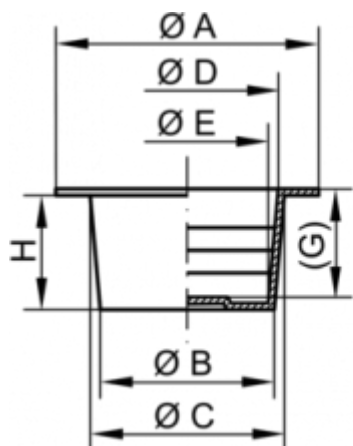

Data Sheet

Article number: 59GPN620U12B

Description: KLEE Universal plugs GPN 620 U 12 B

Measures

A = 31
B = 14
C = 16.4
D = 14.5
E = 12.2
G = 12
H = 13