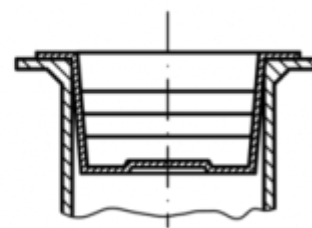

Data Sheet

Article number: 59GPN620U12B

Description: KLEE Universal plugs GPN 620 U 12 B

Measures

A = 31
B = 14
C = 16.4
D = 14.5
E = 12.2
G = 12
H = 13